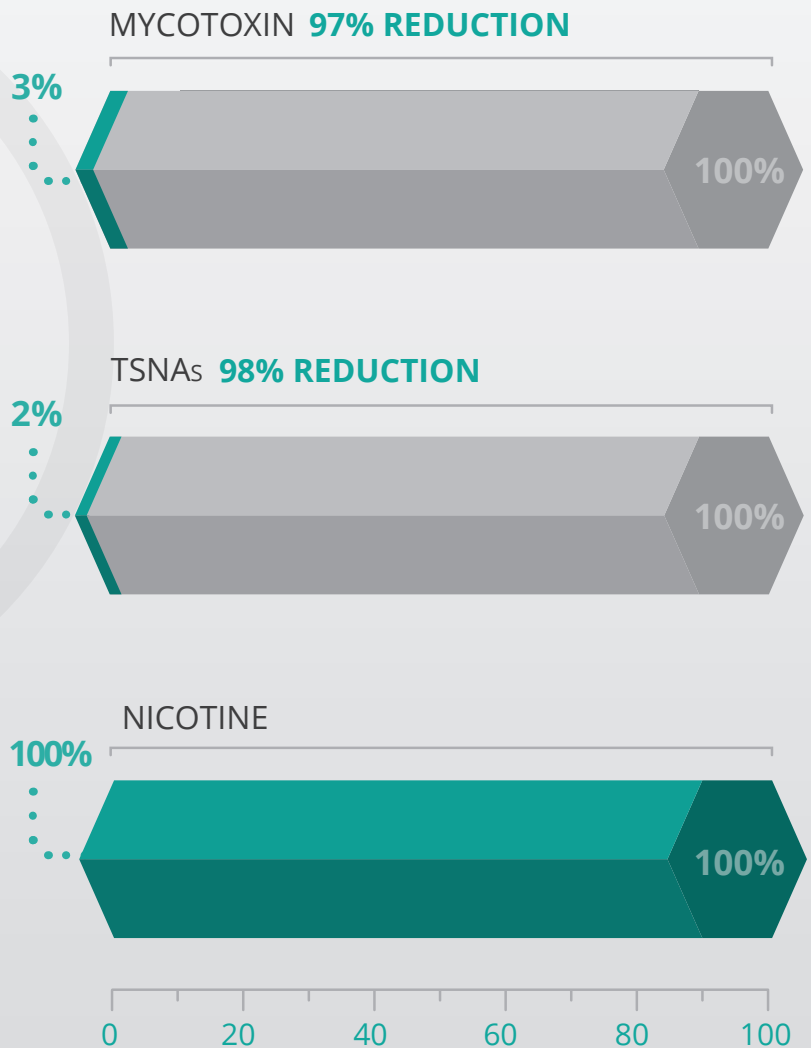

To what extent is it potentially risk reduced?

Traditional snus's reduced risk potential compared to smoking is significant, and has been demonstrated through long term epidemiological study¹.

The popularity of snus is the likely reason Sweden has similar levels of tobacco prevalence as other European countries but considerably lower levels of smoking-related mortality.

Tobacco-free ONDs like zoneX ALL WHITE may offer even **greater harm reduction potential** as they contain a fraction of the toxicants found in snus.

1 - Scientific committee on Emerging and Newly Identified Health Risks, 2008; Lee, 2013

2 - Internal data, Imperial Brands Science 2019. TSNA_s = NNN+NNK; Mycotoxin = Ochratoxin

zoneX ALL WHITE VS. select snus constituent levels²